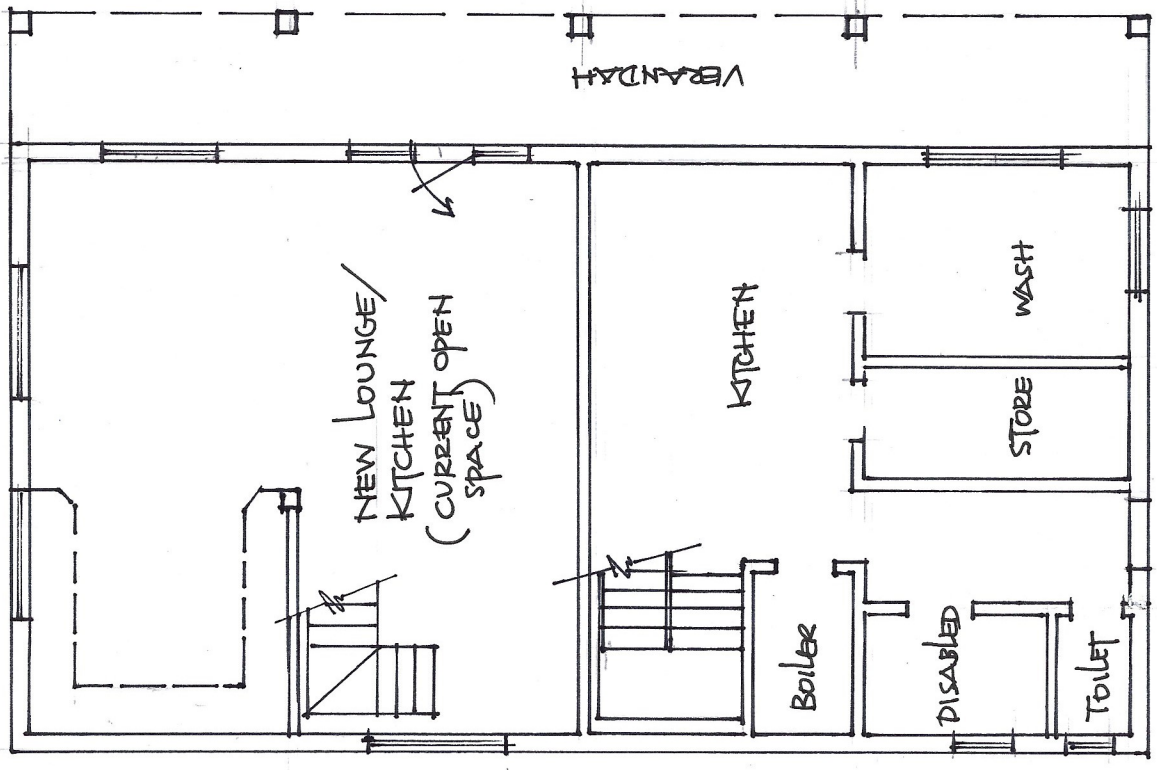

DANDY'S FORD FISHERY.

DRG: DFF.PD.01.

NEW ROOF LIGHTS

EXT. WINDOW LOWERED.

EXISTING USE RETAINED: CONVERTED TO ACCOMMODATION

NEW FIRST FLOOR ADDED FOR ACCOMMODATION - NEW STAIR ACCESS.

EXIST. USE RETAINED

NEW TWO BAY FORMER WINDOW. ROOF LIGHTS REMOVED.

FOR SECTION SEE DFF.PD.0

ROOF LIGHTS RETAINED.

GROUND FLOOR PLAN 1:100

FOR DETAILS OF CHANGES SEE DFF.PD.02
BUILDING OVERALL FOOTPRINT UNCHANGED.

FIRST FLOOR PLAN 1:100

FOR DETAILS OF CHANGES SEE DFF.PD.03