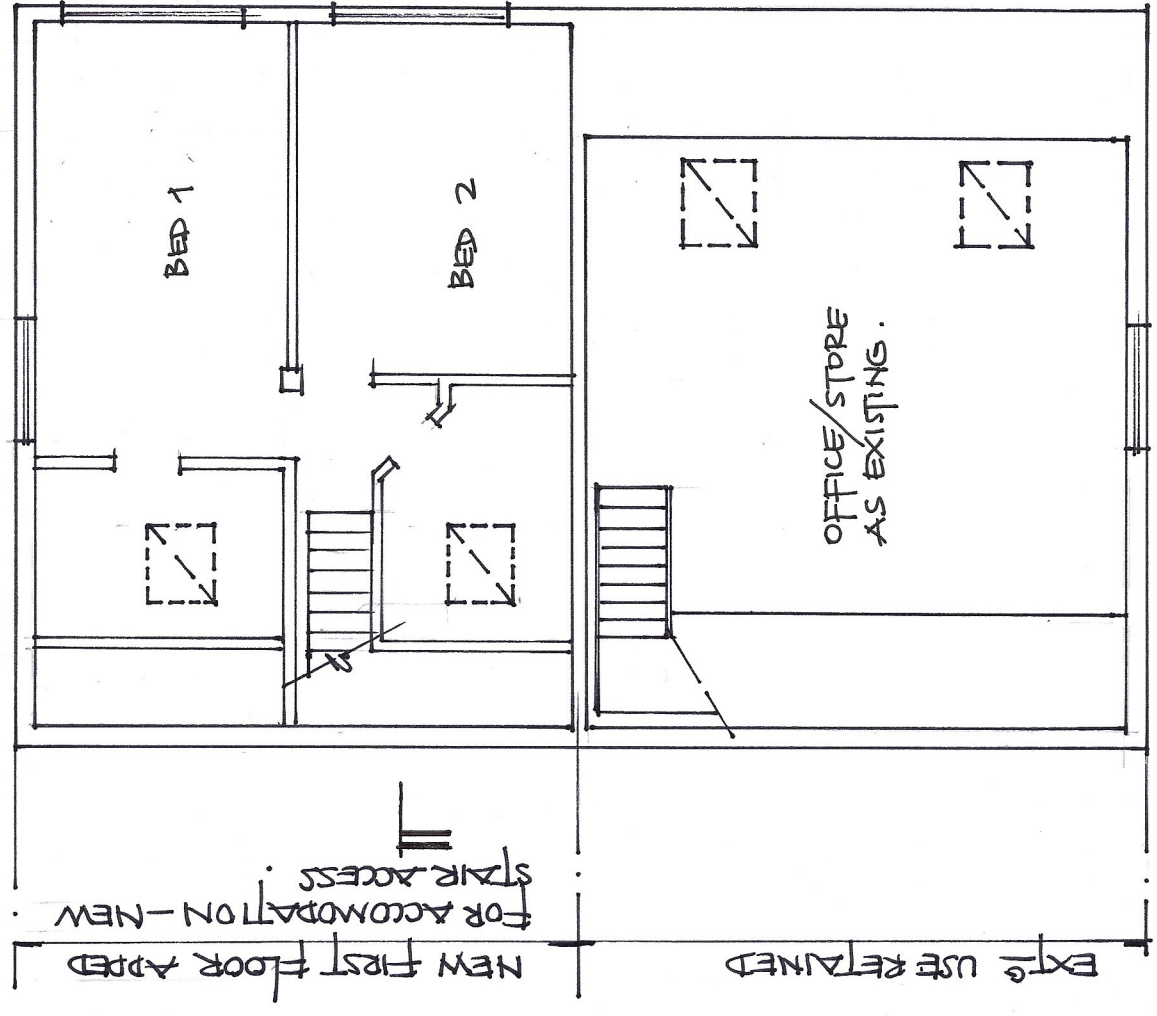

DANDY'S FORD FISHERY.

DRG: DFF.PD.01.

NEW ROOF LIGHTS

EXT. WINDOW LOWERED.

EXISTING USE RETAINED: CONVERTED TO ACCOMMODATION

NEW FIRST FLOOR ADDED FOR ACCOMMODATION - NEW STAIR ACCESS.

EXIST. USE RETAINED

NEW TWO BAY FORMER WINDOW. ROOF LIGHTS REMOVED.

FOR SECTION SEE DFF.PD.0

ROOF LIGHTS RETAINED.

GROUND FLOOR PLAN 1:100

FOR DETAILS OF CHANGES SEE DFF.PD.02
BUILDING OVERALL FOOTPRINT UNCHANGED.

FIRST FLOOR PLAN 1:100

FOR DETAILS OF CHANGES SEE DFF.PD.03